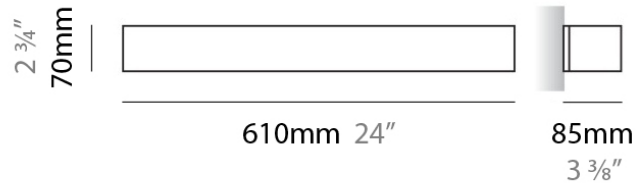

PROJECT	_____
TYPE	_____
NOTES	_____
QUANTITY	_____
DATE	_____

TOY SURFACE

D83286-PSS

GENERAL

Series: Toy _____
Brand: Panzeri _____
Division: Design _____
Mounting Type: Surface _____
Mounting Location: Wall _____

PHYSICAL

Shape: Rectangle _____
Length (mm): 610 _____
Length (in): 24 _____
Height (mm): 70 _____
Height (in): 2 3/4 _____
Extension (mm): 85 _____
Extension (in): 3 3/8 _____
Light Distribution: Direct / Indirect _____
Weight (kg): 1.8 _____
Weight (lbs): 4 _____
Diffuser: Frost White Glass _____
Fixture Material: Metal _____

ELECTRICAL

Lamp Type: LED _____
Input Wattage (W): 35 _____
Driver Included: Yes _____
Driver Type: Integral LED driver, 500mA (Dimming and 277V options available with remote driver sold separately) _____

LED

Color Temperature (°K): 3000 _____
Max. Delivered Lumen (lm): 2814 _____
CRI: >80 CRI _____

OPTICAL

RATINGS AND CERTIFICATIONS

Certified By: CSA Certified to UL and CSA Standards _____
IP rating: IP20 _____