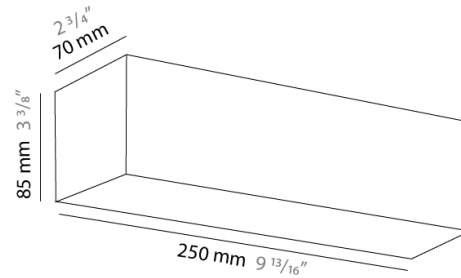

TOY SURFACE

D83281-MSS

GENERAL

Series: Toy _____
Brand: Panzeri _____
Division: Design _____
Mounting Type: Surface _____
Mounting Location: Wall _____

PHYSICAL

Shape: Rectangle _____
Length (mm): 250 _____
Length (in): $9 \frac{13}{16}$ _____
Height (mm): 70 _____
Height (in): $2 \frac{3}{4}$ _____
Extension (mm): 85 _____
Extension (in): $3 \frac{3}{8}$ _____
Light Distribution: Direct / Indirect _____
Weight (kg): 0.82 _____
Weight (lbs): 1.8 _____
Diffuser: Frost White Glass _____
Fixture Material: Metal _____

ELECTRICAL

Lamp Type: LED _____
Input Wattage (W): 13 _____
Total Output Wattage (W): 12 _____
Driver Included: Yes _____
Driver Location: Integrated _____
Driver Type: Integral LED driver, 700mA (Dimming and 277V options available with remote driver sold separately) _____

LED

Color Temperature (°K): 3000 _____
Max. Delivered Lumen (lm): 938 _____
CRI: >80 CRI _____

OPTICAL

RATINGS AND CERTIFICATIONS

Certified By: CSA Certified to UL and CSA Standards _____
IP rating: IP20 _____