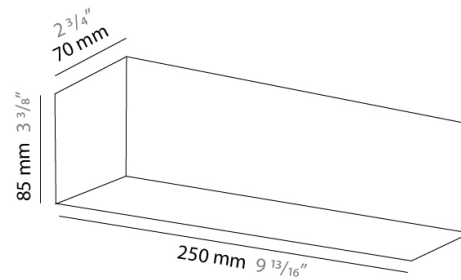

TOY SURFACE

D83281-PSS

GENERAL

Series: Toy _____

Brand: Panzeri _____

Division: Design _____

Mounting Type: Surface _____

Mounting Location: Wall _____

PHYSICAL

Shape: Rectangle _____

Length (mm): 250 _____

Length (in): 9 ¹³/₁₆ _____

Height (mm): 70 _____

Height (in): 2 ³/₄ _____

Extension (mm): 85 _____

Extension (in): 3 ³/₈ _____

Light Distribution: Direct / Indirect _____

Weight (kg): 0.82 _____

Weight (lbs): 1.8 _____

Diffuser: Frost White Glass _____

Fixture Material: Metal _____

ELECTRICAL

Lamp Type: LED _____

Input Wattage (W): 13 _____

Total Output Wattage (W): 12 _____

Driver Included: Yes _____

Driver Location: Integrated _____

Driver Type: Integral LED driver, 700mA (Dimming and 277V options available with remote driver sold separately) _____

LED

Color Temperature (°K): 3000 _____

Max. Delivered Lumen (lm): 938 _____

CRI: >80 CRI _____

OPTICAL

RATINGS AND CERTIFICATIONS

Certified By: CSA Certified to UL and CSA Standards _____

IP rating: IP20 _____