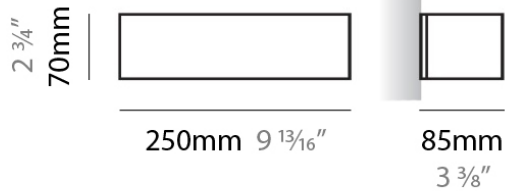

TOY SURFACE

D83285

GENERAL

Series: Toy
Brand: Panzeri
Division: Design
Mounting Type: Surface
Mounting Location: Wall
Subcategory: Ambient

PHYSICAL

Shape: Rectangle
Length (mm): 250
Length (in): 9 ⁷/₁₆
Height (mm): 70
Height (in): 2 ³/₄
Extension (mm): 85
Extension (in): 3 ¹/₄
Light Distribution: Direct / Indirect
Weight (kg): 0.9
Weight (lbs): 2
Diffuser: Frost White Glass
Fixture Material: Metal

ELECTRICAL

Number of Lamps: 1
Lamp Type: LED
Total Output Wattage (W): 12
Dimming: Non-Dimmable
Driver Included: Yes
Driver Location: Integrated
Driver Type: Constant Current
Driver Class: Class 2
Input Voltage (V): 120
Upon Request: (Dimming and 277V options available with remote driver sold separately)

LED

Color Temperature (°K): 3000
Nominal Lumen (lm): 2 x 730
CRI: >80 CRI

OPTICAL

RATINGS AND CERTIFICATIONS

Certified By: CSA Certified to UL and CSA Standards
IP rating: IP40