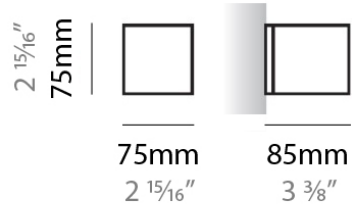

PROJECT	_____
TYPE	_____
NOTES	_____
QUANTITY	_____
DATE	_____

TOY SURFACE

D83147-WHI

GENERAL

Series: Toy
Brand: Panzeri
Division: Design
Mounting Type: Surface
Mounting Location: Wall

PHYSICAL

Shape: Square
Length (mm): 75
Length (in): 2 ¹⁵/₁₆
Height (mm): 75
Height (in): 2 ¹⁵/₁₆
Extension (mm): 85
Extension (in): 3 ³/₈
Light Distribution: Direct / Indirect
Weight (kg): 0.6
Weight (lbs): 1
Diffuser: Frost White Glass
Fixture Material: Metal

ELECTRICAL

Number of Lamps: 1
Lamp Type: LED Retrofit / Halogen
Bulb Included: Bulb Not Included
Total Output Wattage (W): 3 / 35
Max. Wattage Per Lamp (W): 3 / 35
Lamp Base: G9
Input Voltage (V): 120

LED

OPTICAL

RATINGS AND CERTIFICATIONS

Certified By: CSA Certified to UL and CSA Standards
IP rating: IP20