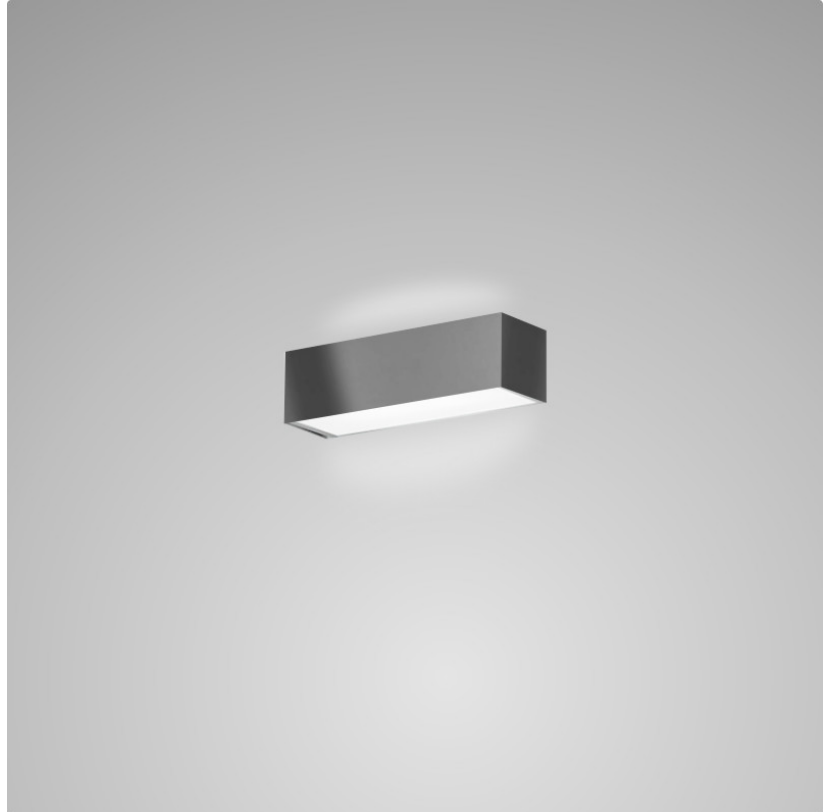

TOY SURFACE

D83138

GENERAL

Series: Toy _____
Brand: Panzeri _____
Division: Design _____
Mounting Type: Surface _____
Mounting Location: Wall _____
Subcategory: Ambient _____

PHYSICAL

Shape: Rectangle _____
Length (mm): 250 _____
Length (in): 9 7/8 _____
Height (mm): 70 _____
Height (in): 2 3/4 _____
Extension (mm): 85 _____
Extension (in): 3 1/4 _____
Light Distribution: Direct / Indirect _____
Weight (kg): 0.9 _____
Weight (lbs): 2 _____
Diffuser: Frost White Glass _____
Fixture Finish: SST _____
Fixture Material: Metal _____

ELECTRICAL

Number of Lamps: 1 _____
Lamp Type: CFL _____
Bulb Included: Bulb Not Included _____
Total Output Wattage (W): 26 _____
Max. Wattage Per Lamp (W): 26 _____
Lamp Base: GX24-q3 _____
Driver Included: Yes _____
Driver Type: Ballast - 120Vac - Non-dimming _____
Input Voltage (V): 120 _____

LED

OPTICAL

RATINGS AND CERTIFICATIONS

Certified By: CSA Certified to UL and CSA Standards _____
IP rating: IP40 _____