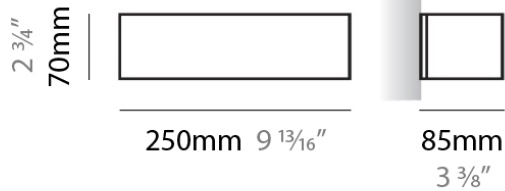

PROJECT
TYPE
NOTES
QUANTITY
DATE

TOY SURFACE

D83139

GENERAL

Series: Toy
Brand: Panzeri
Division: Design
Mounting Type: Surface
Mounting Location: Wall
Subcategory: Ambient

PHYSICAL

Shape: Rectangle
Length (mm): 250
Length (in): 9 7/8
Height (mm): 70
Height (in): 2 3/4
Extension (mm): 85
Extension (in): 3 1/4
Light Distribution: Direct / Indirect
Weight (kg): 0.9
Weight (lbs): 2
Diffuser: Frost White Glass
Fixture Finish: SST
Fixture Material: Metal

ELECTRICAL

Number of Lamps: 1
Lamp Type: CFL
Bulb Included: Bulb Not Included
Total Output Wattage (W): 26
Max. Wattage Per Lamp (W): 26
Lamp Base: GX24-q3
Driver Included: Yes
Driver Type: Ballast - 120Vac - Non-dimming
Input Voltage (V): 120

LED

OPTICAL

RATINGS AND CERTIFICATIONS

Certified By: CSA Certified to UL and CSA Standards
IP rating: IP40